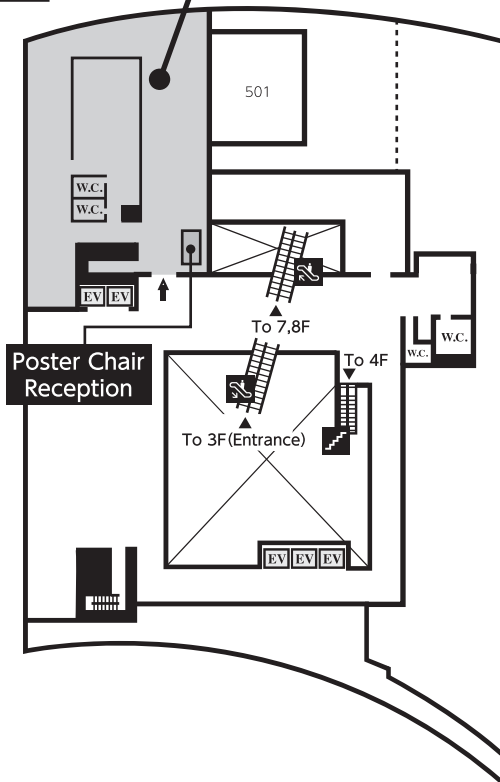

※Times in the map are reference times from Morioka Station.

※Each ticket gate and the west exit of Morioka Station are located on the second floor of the station.

# Route & Floor Area

**MALIOS**  
(Morioka Civic Cultural Hall)

Registration Desk, Hall 1  
Cloak, Exhibition

**AIINA**  
(Iwate Prefectural Information Exchange Center)

Hall 2~4 (Luncheon Seminar, Companion Meeting)  
Poster Room, Meeting Room

## MALIOS (Morioka Civic Cultural Hall)

AIINA  
(Iwate Prefectural Information Exchange Center)  
Hall 2~4 (Luncheon Seminar, Companion Meeting)  
Poster Room, Meeting Room

# AIINA (Iwate Prefectural Information Exchange Center)

**8F**

**5F**

**Poster Room**  
Gallery Aiina

**7F**