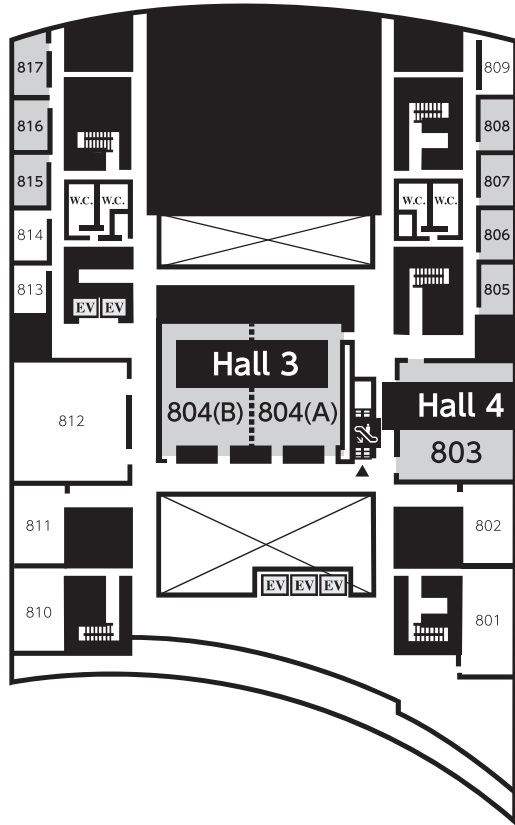

AIINA (Iwate Prefectural Information Exchange Center)

8F