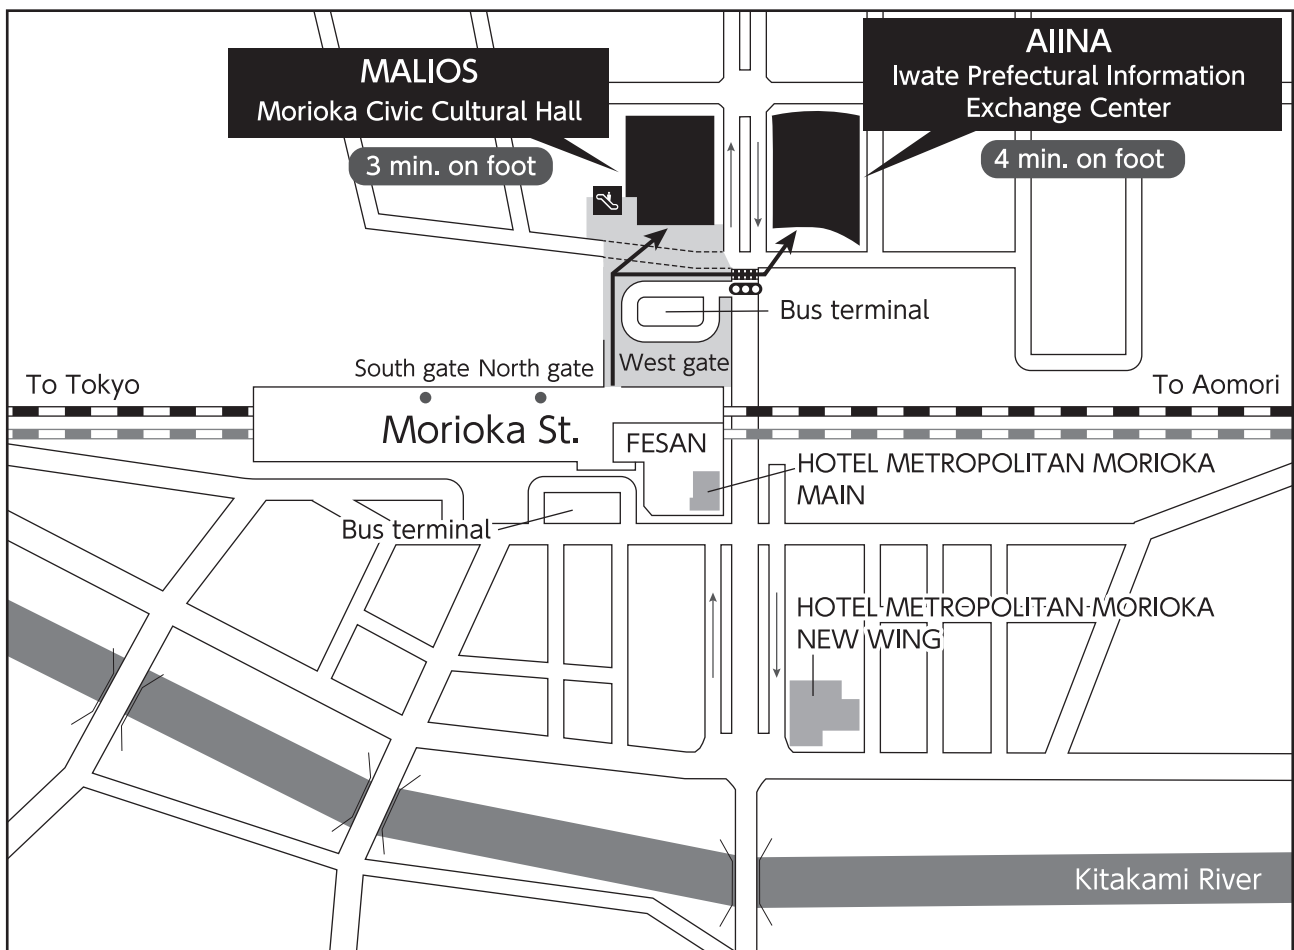

## Traffic Access

■ MALIOS (Morioka Civic Cultural Hall) 2-9-1, Moriokaekinishitori, Morioka-shi, Iwate, 020-0045, Japan

■ AIINA (Iwate Prefectural Information Exchange Center)  
1-7-1, Moriokaekinishitori, Morioka-shi, Iwate, 020-0045, Japan

※Times in the map are reference times from Morioka Station.

※Each ticket gate and the west exit of Morioka Station are located on the second floor of the station.

# Route & Floor Area

**MALIOS**  
(Morioka Civic Cultural Hall)

Registration Desk, Hall 1  
Cloak, Exhibition

**AIINA**  
(Iwate Prefectural Information Exchange Center)

Hall 2~4 (Luncheon Seminar, Companion Meeting)  
Poster Room, Meeting Room

## MALIOS (Morioka Civic Cultural Hall)

AIINA  
(Iwate Prefectural Information Exchange Center)  
Hall 2~4 (Luncheon Seminar, Companion Meeting)  
Poster Room, Meeting Room