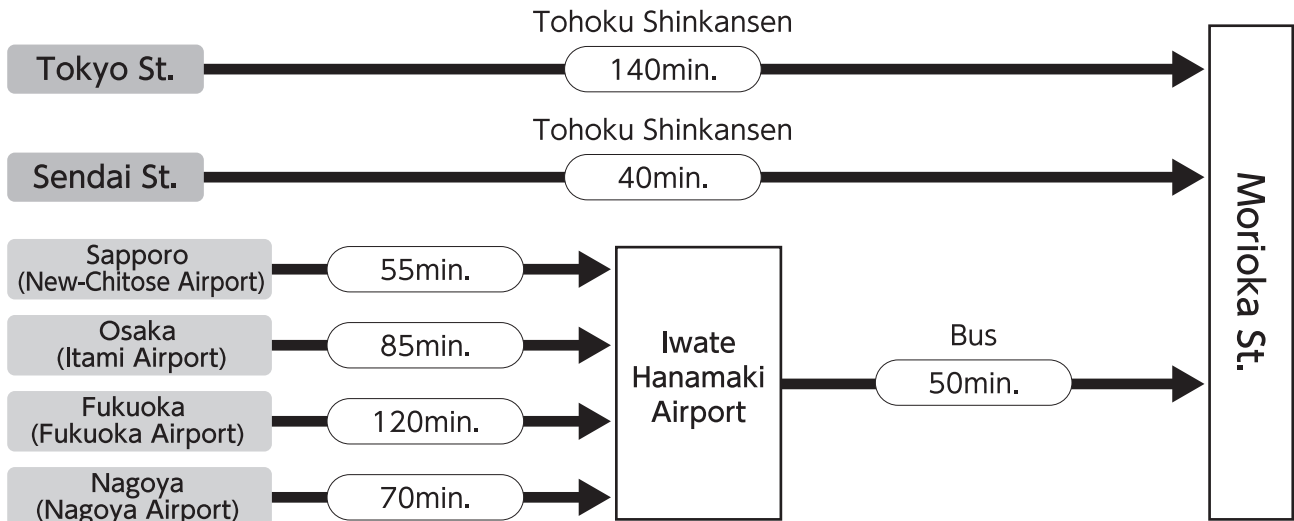

## Traffic Access

■ MALIOS (Morioka Civic Cultural Hall) 2-9-1, Moriokaekinishitori, Morioka-shi, Iwate, 020-0045, Japan

■ AIINA (Iwate Prefectural Information Exchange Center)  
1-7-1, Moriokaekinishitori, Morioka-shi, Iwate, 020-0045, Japan

※Times in the map are reference times from Morioka Station.

※Each ticket gate and the west exit of Morioka Station are located on the second floor of the station.

# Route & Floor Area

**MALIOS**  
(Morioka Civic Cultural Hall)

Registration Desk, Hall 1  
Cloak, Exhibition

**AIINA**  
(Iwate Prefectural Information Exchange Center)

Hall 2~4 (Luncheon Seminar, Companion Meeting)  
Poster Room, Meeting Room