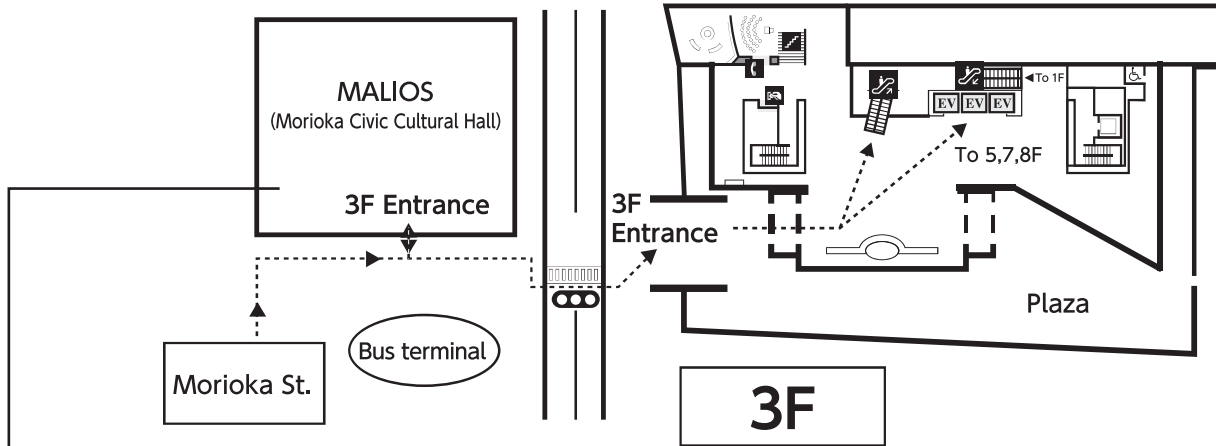

※Times in the map are reference times from Morioka Station.

※Each ticket gate and the west exit of Morioka Station are located on the second floor of the station.

# Route & Floor Area

**MALIOS**  
(Morioka Civic Cultural Hall)

Registration Desk, Hall 1  
Cloak, Exhibition

**AIINA**  
(Iwate Prefectural Information Exchange Center)

Hall 2~4 (Luncheon Seminar, Companion Meeting)  
Poster Room, Meeting Room