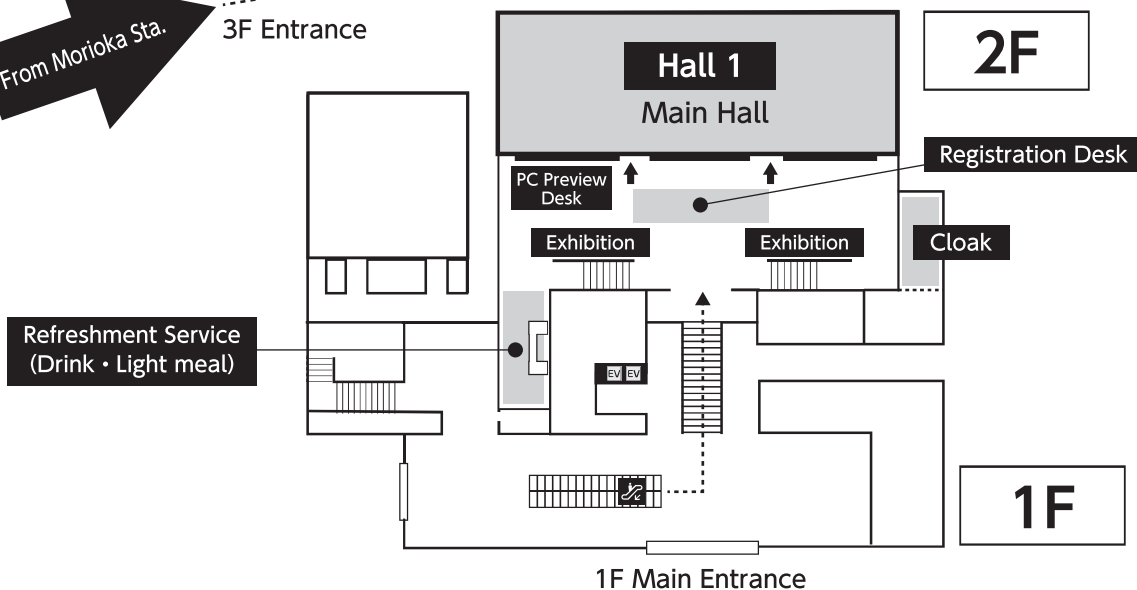

※Times in the map are reference times from Morioka Station.

※Each ticket gate and the west exit of Morioka Station are located on the second floor of the station.

# Route & Floor Area

**MALIOS**  
(Morioka Civic Cultural Hall)

Registration Desk, Hall 1  
Cloak, Exhibition

**AIINA**  
(Iwate Prefectural Information Exchange Center)

Hall 2~4 (Luncheon Seminar, Companion Meeting)  
Poster Room, Meeting Room

## MALIOS (Morioka Civic Cultural Hall)

AIINA  
(Iwate Prefectural Information Exchange Center)  
Hall 2~4 (Luncheon Seminar, Companion Meeting)  
Poster Room, Meeting Room

# AIINA (Iwate Prefectural Information Exchange Center)

**8F**

**5F**

**Poster Room**  
Gallery Aiina

**7F**